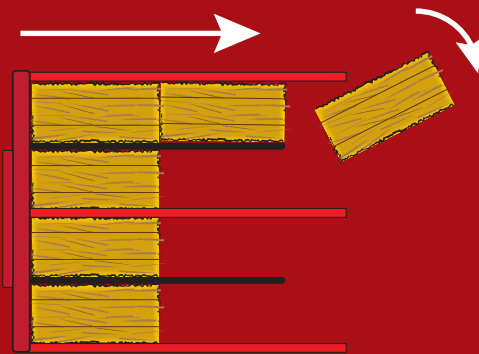

The Maxilator Accumagrapple is truly one of a kind in that it can gather the hay from the field, load it onto a trailer or a truck and unload and reload the hay with the same piece of equipment. Our ten bale groups of hay make stacking the hay safe and secure locking them together on the trailer or in the barn. Bale size can vary from 36" to 42" with the preferred size being 39" this allows for a variance in your bale size.

The Accumagrapple simply converts to a grapple for off loading and stacking of the hay in less than 2 minutes by removing the lock pins from the center bar and dividers and either the left or right packing arm. The grapple can be used right handed or left handed depending on which side of the trailer you unload from.

Tractor or Skid Loader Requirements

There are infinite combination of tractors and front end loaders. It is important that you qualify your tractor or skid loader by consulting its operator information supplied by its manufacture to be sure it is an appropriate match for an Accumagrapple. Keep in mind you will be lifting the machine, the weight of the bales and where this will be done. Always be aware of your surroundings and move in the direction of travel at a safe speed remembering the increase length and swing radius created with the Accumagrapple tractor/skid loader combination.

The Maxilator Accumagrapple is covered by a limited 5 year warranty.
email: info@maxilator.com

Step 1 - Position Bales, row 1