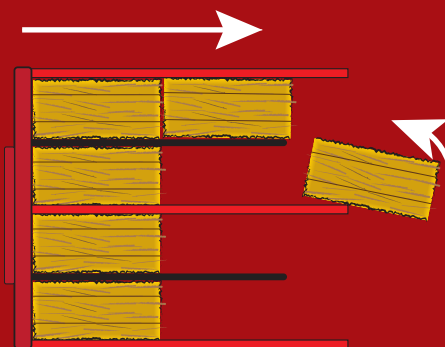

Step 2 - Position Bales, row 2