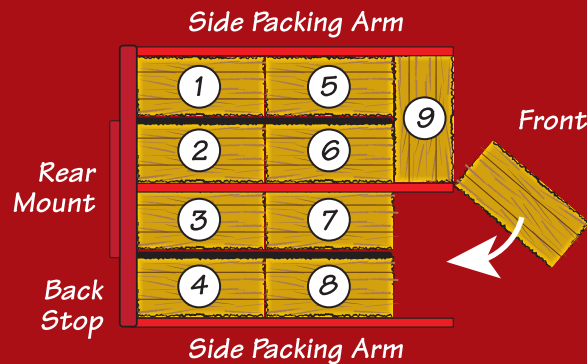

Step 3 - Position Bales, front row

Call: 866-429-2253

MAXILATOR™
• HAY HANDLING EQUIPMENT •

MAXILATOR is a Division of
TIE DOWN

800-241-1806 • 404-344-0000
ISO 9001:2015 Certification
605 Stonehill Drive SW • Atlanta GA, 30336
www.maxilator.com • www.tiedown.com